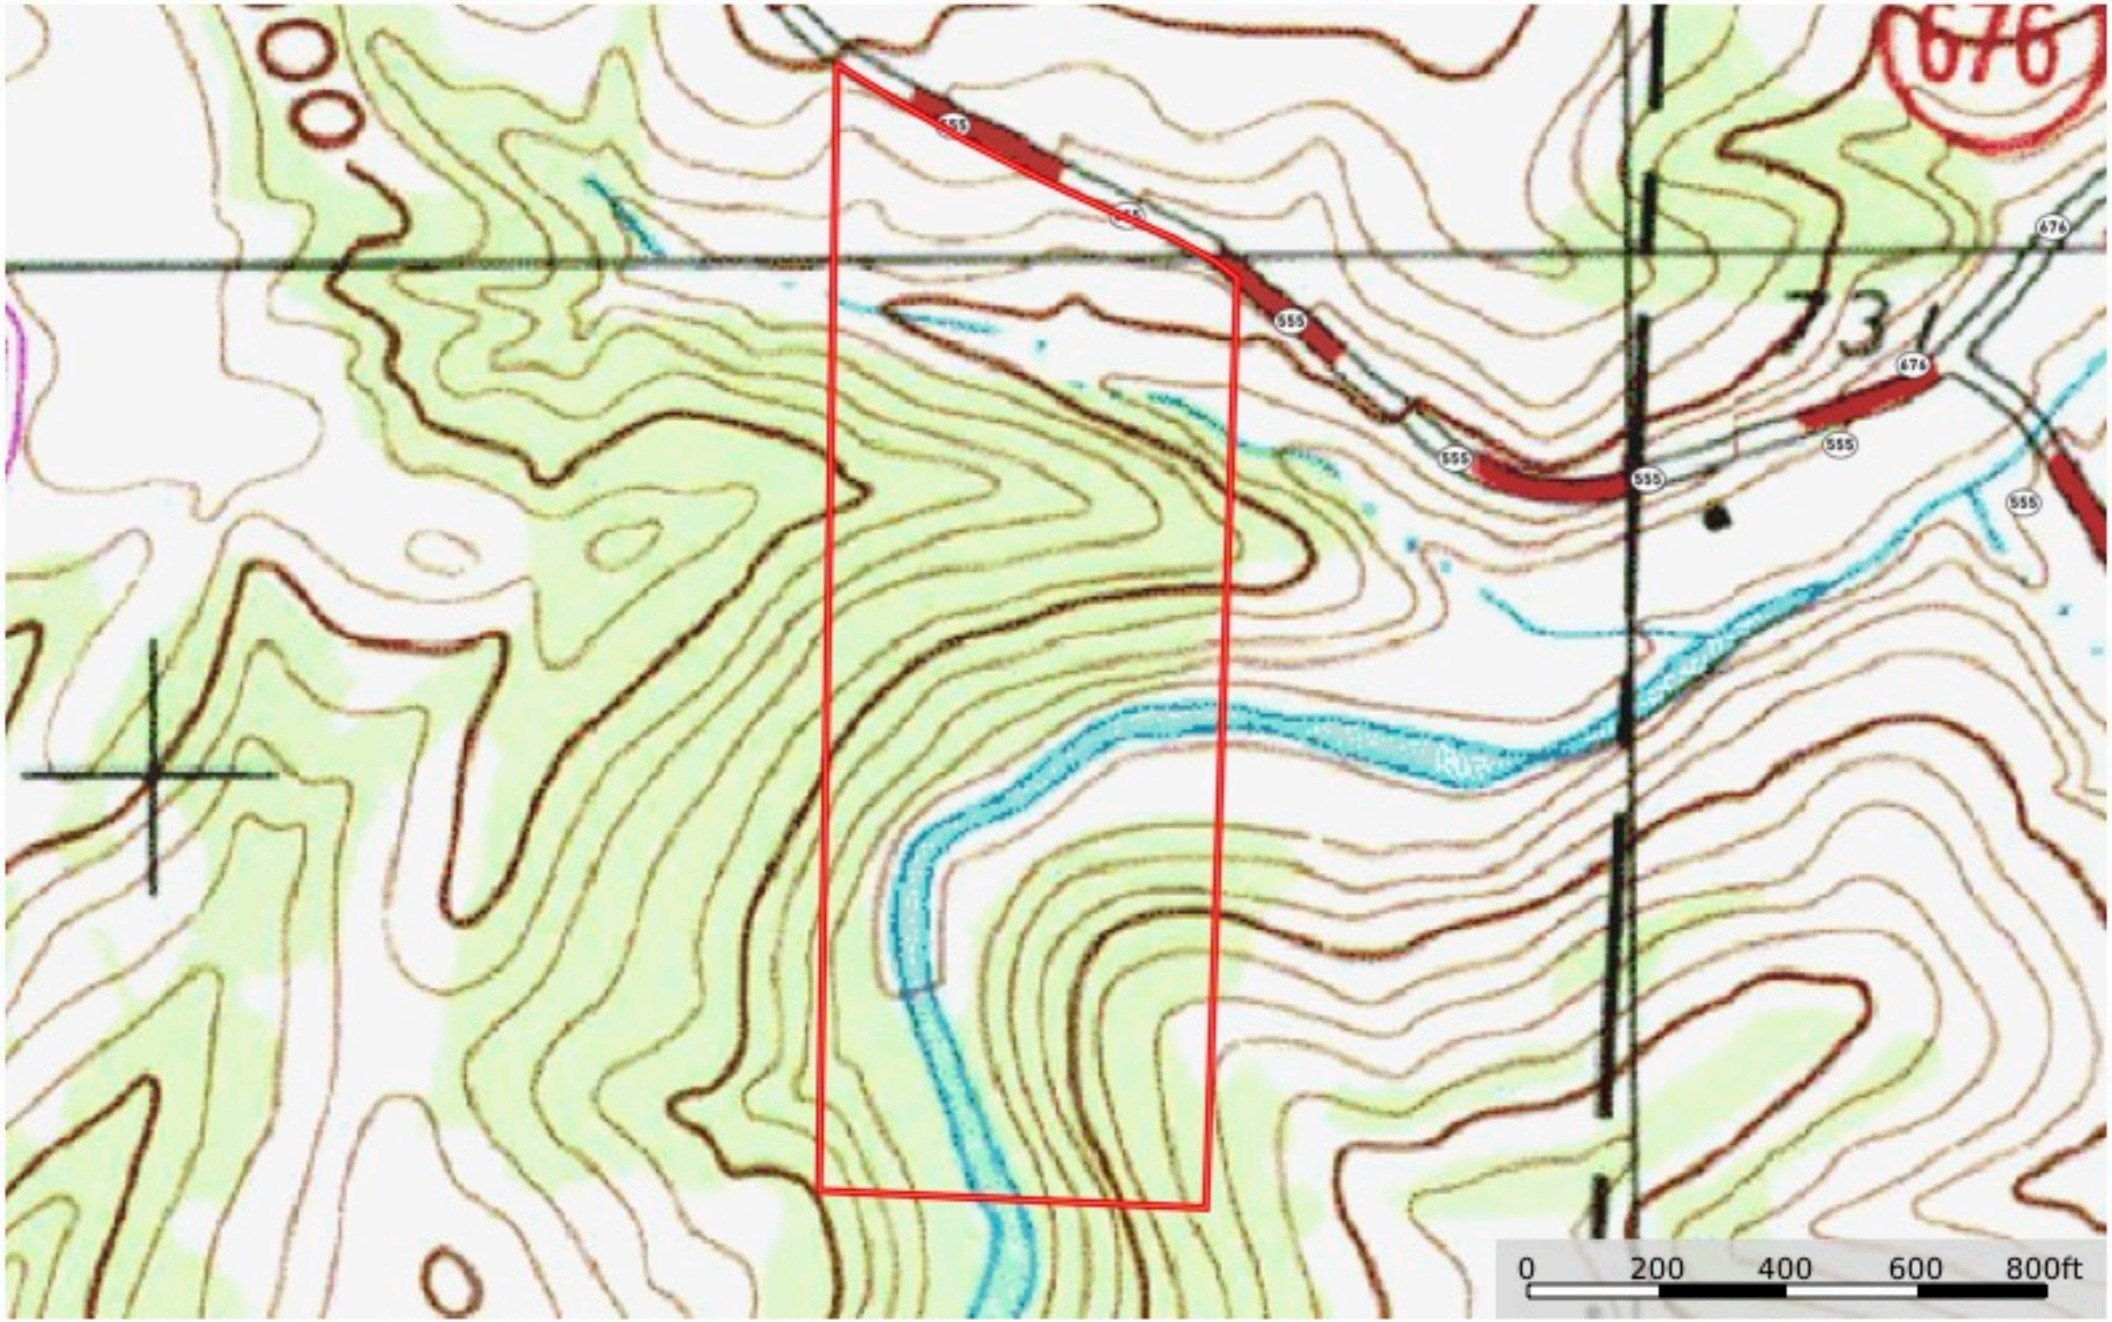

St Rt 555 22.85
Morgan County, Ohio, 22.85 AC +/-

□ Boundary