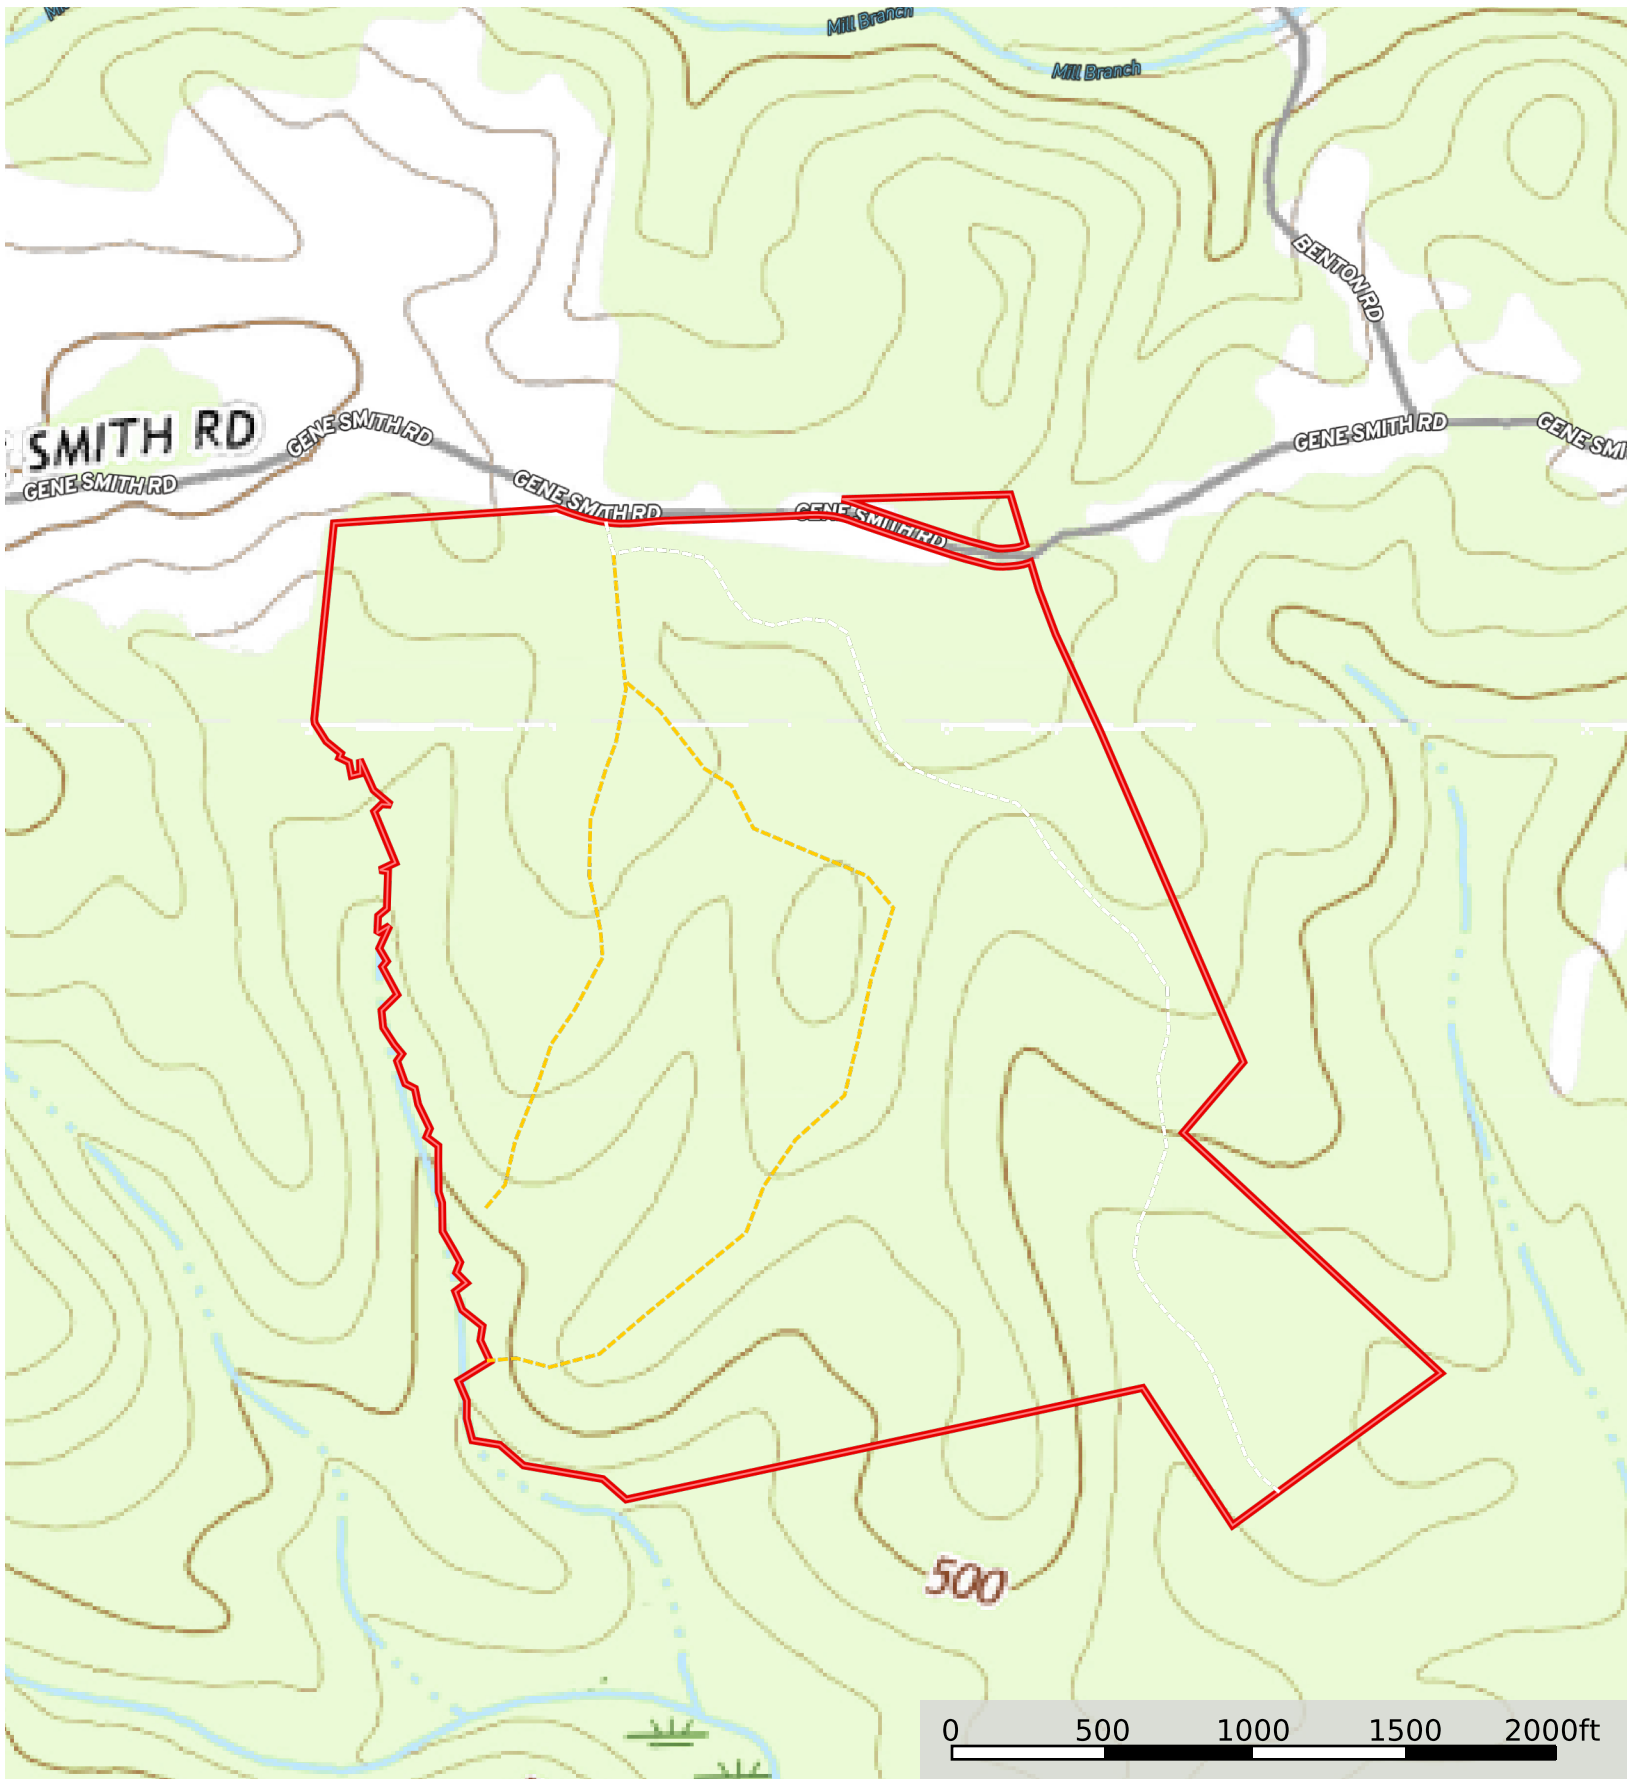

Gene Smith Road Tract

Georgia, 198.66 AC +/-

--- Road / Trail - - - 40' Ingress/Egress □ Boundary