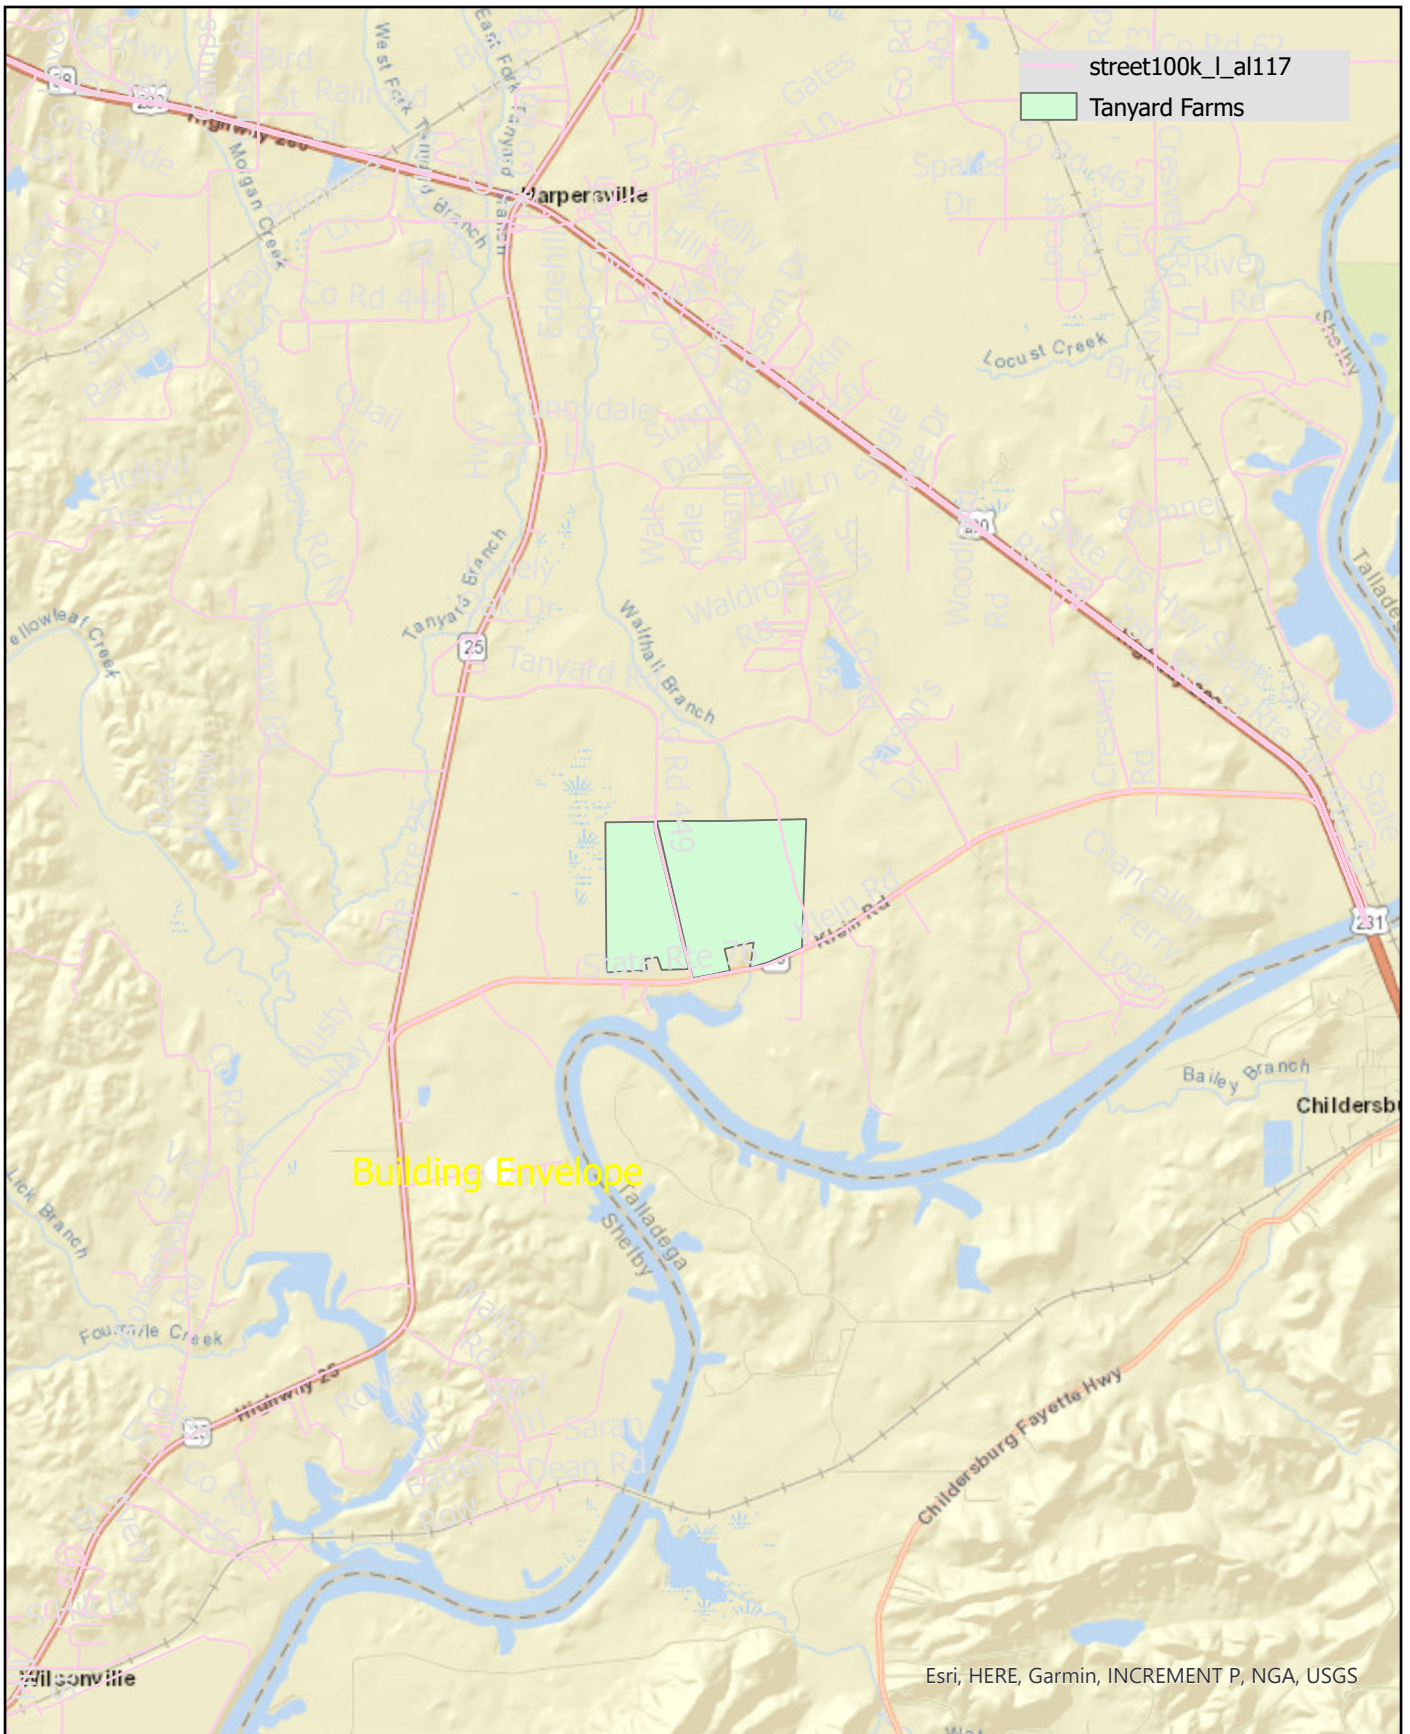

<h1>Tanyard Farms</h1> <h2>449+- Acres</h2>	
<p>Shelby County, AL</p>	
<p>Coordinate System: NAD 1983 UTM Zone 16N</p>	

N

0 0.07 0.15 Mi

0 0.15 0.3 Km

Esri, HERE, Garmin, INCREMENT P, NGA, USGS

Esri, HERE,
Garmin,
INCREMENT P,
NGA, USGS

Tanyard Farms

449+- Acres

Shelby County, AL

Coordinate System: NAD 1983 UTM Zone 16N

Sources: Esri, TomTom, Garmin, FAO, NOAA, USGS, (c) OpenStreetMap contributors, and the GIS User Community. Copyright: © 2013 National Geographic Society, i-cubed