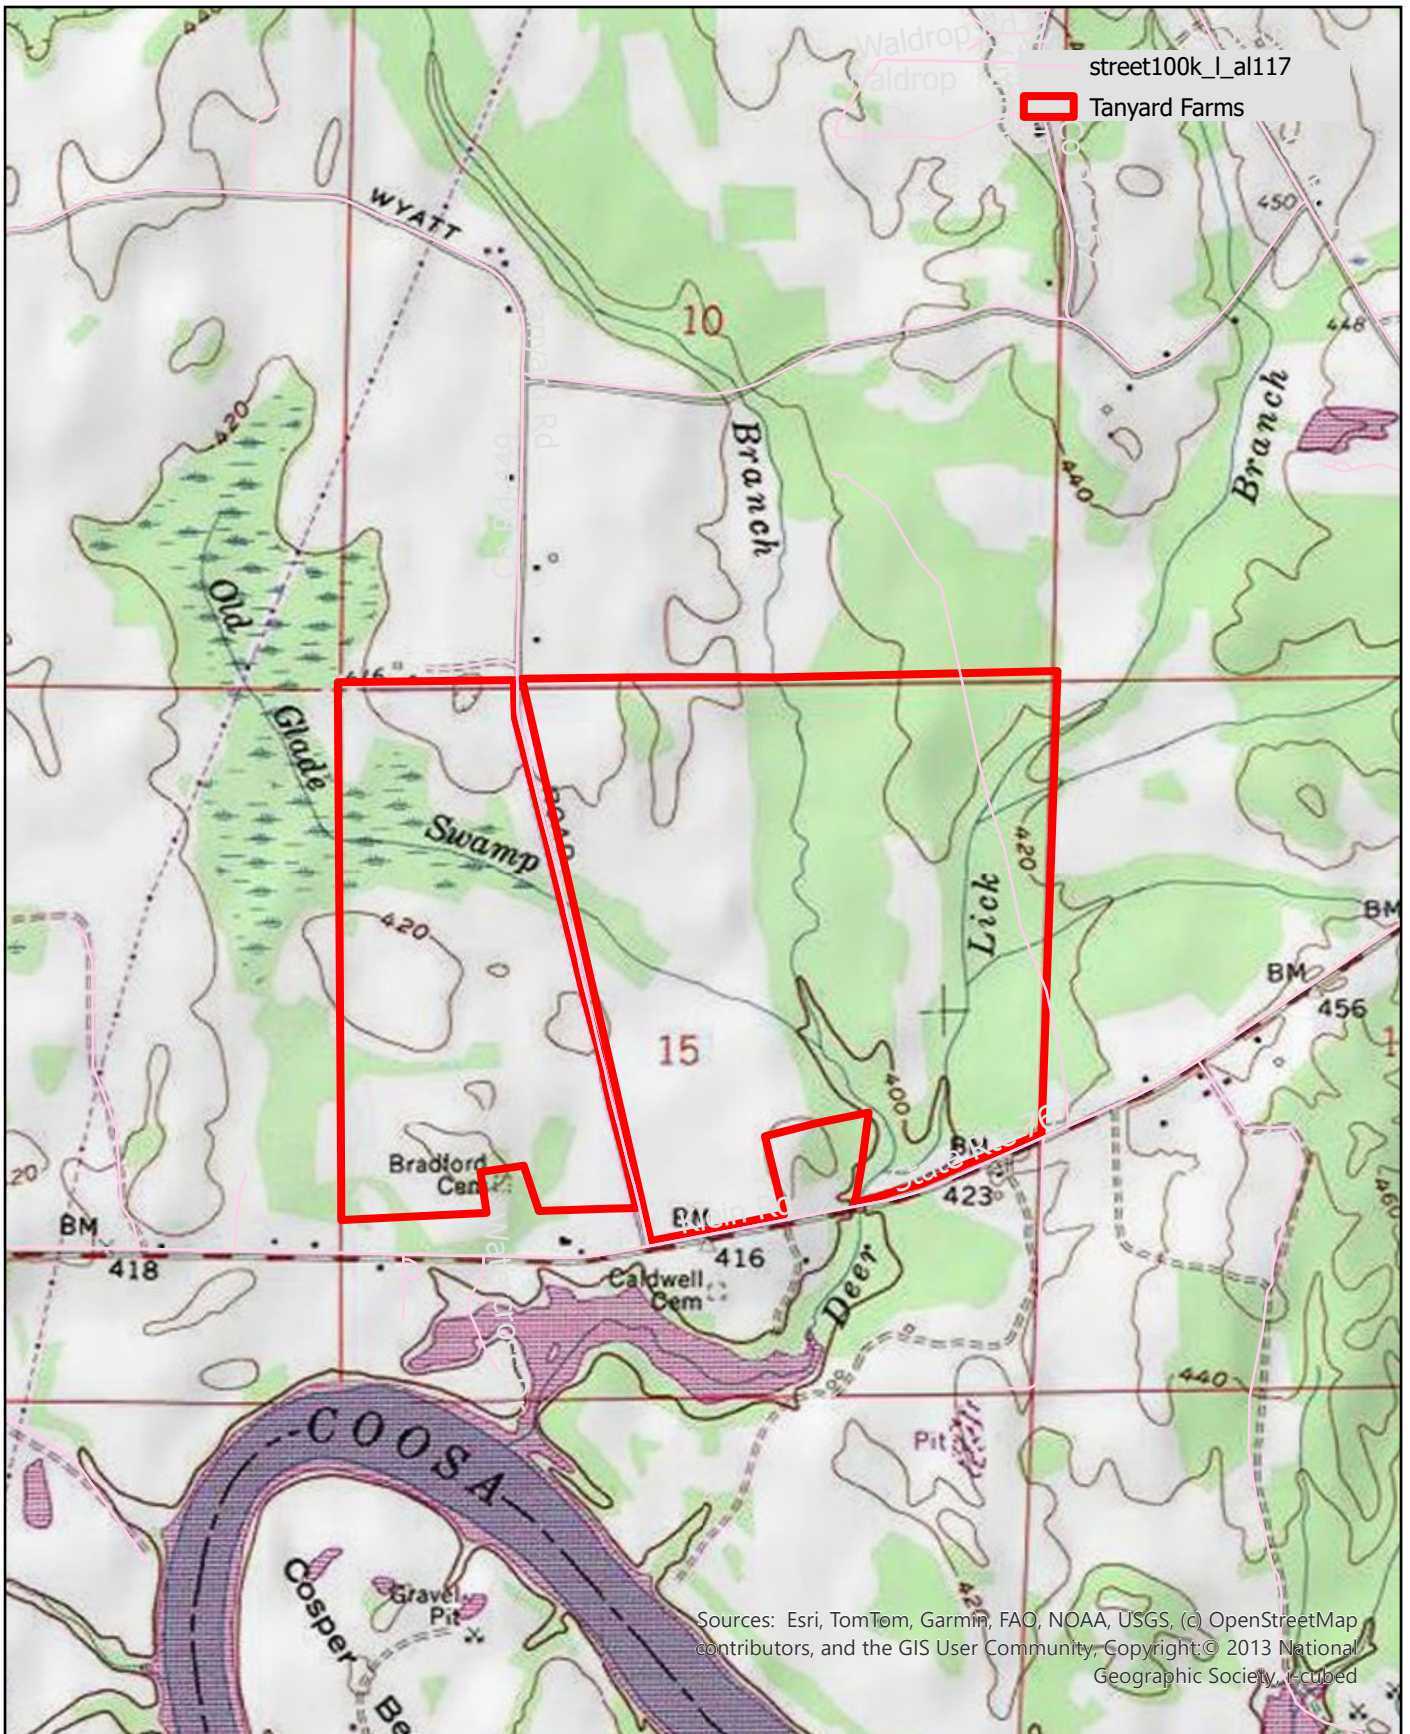

Tanyard Farms

449+- Acres

Shelby County, AL

Coordinate System: NAD 1983 UTM Zone 16N

Sources: Esri, TomTom, Garmin, FAO, NOAA, USGS, (c) OpenStreetMap contributors, and the GIS User Community. Copyright: © 2013 National Geographic Society, i-cubed

Esri, HERE, Garmin, NGA, USGS, NPS

Tanyard Farms

449+- Acres

Shelby County, AL

Larson & McGowin PROPERTIES

Coordinate System: NAD 1983 UTM Zone 16N